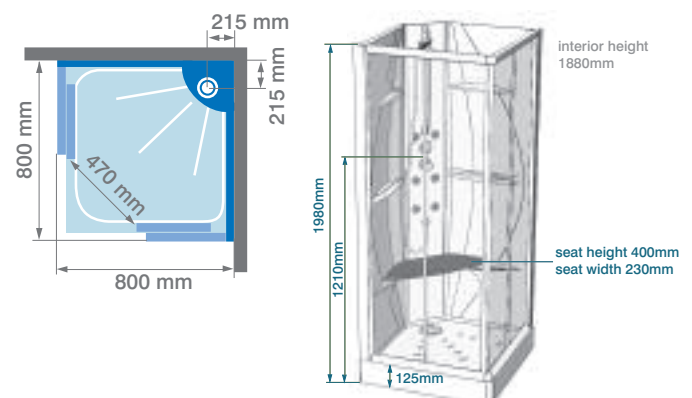

The three Freestyle self contained shower cubicles are an excellent example of how Kinedo develop products to provide the house builder with the best possible options.

All three models share the same doors, panels and shower tray, yet provides ultimate versatility for the housebuilder.