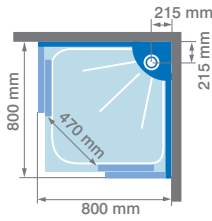

summary

freestyle 2000