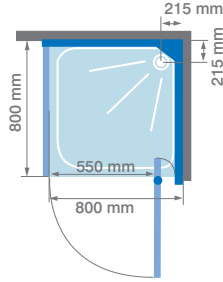

summary

lagune

Specifications

Name	Models Available	Footprint Size (mm)	Height (mm)	Door	Wall Position
Freestyle 2000	Adaptable* Thermo Hydro	800 x 800	1980	Slider	Corner
Lagune	Thermo Hydro	800 x 800	1980	Pivot	Corner
Horizon Corner	Thermo	900 x 900 800 x 800	2160	Slider	Corner
Horizon Quadrant	Thermo	900 x 900	2160	Slider	Corner
Horizon 1100 x 800	Thermo	1100 x 800	2160	Slider	Corner
Opus Wall	Thermo	1000 x 800	2070	Pivot	One Wall Only
Kinelux	Thermo	800 x 800	2080	Inward bifold	Alcove

*No shower supplied. Will accommodate either a shower valve or electric shower.

As part of our commitment to housebuilders we offer product demonstrations as well as on-site installation advice. Please call Andy Gyde on 0773 6561888.

Who are Kinedo?

Kinedo is the showering division of Saniflo Ltd, which is a wholly owned subsidiary of Group SFA of France. Our state of the art factory comprises two sites just outside Nantes in North West France. The two sites have a combined capacity to produce in excess of 300,000 pieces per annum and occupy a total of over 25,000m². Both sites are fully robotised and utilise some of the most up to date modern machinery specific to the manufacture of self contained shower cubicles and shower enclosures. One of the most important reasons for you, as a house builder for dealing with Kinedo, is that you have the confidence in us as a company and of our ability to deliver our promises. With the benefit of a truly global organisation you can be assured that Kinedo is the ideal partner when it comes to "off the shelf" or "customer specific" quality showering products.

www.kinedo.co.uk

Saniflo Ltd, Howard House, The Runway South Ruislip, Middlesex HA4 6SE

Tel: 020 8842 0033 Fax: 020 8842 1671 e-mail: sales@kinedo.co.uk