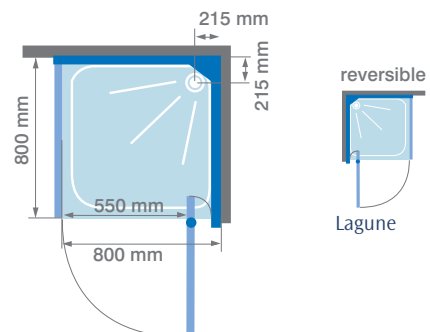

### DESIGN

- Corner Entry
- Small 800 x 800mm footprint
- Thermo, hydro and plain versions available
- Frosted glass shower panel or laminate drillable panel on plain version
- 1980mm high

## DESIGN

- Corner Entry
- Small 800 x 800mm footprint
- Thermo, hydro and plain versions available
- Frosted glass shower panel or laminate drillable panel on plain version
- 1980mm high

## DESIGN

- Pivot door and Panel
- Small 800 x 800mm footprint
- Thermo, hydro and plain versions available
- Frosted glass shower panel or laminate drillable panel on plain version
- 1980mm high

## ADVANTAGES

- Silicone Free
- CristalPlus
- Quick and simple to install
- Optional wood seat (shown)

Lagune

[Product Code](#)

CA 61 Lagune Thermo

CH 610 Lagune Hydro

SIEGE 07 Wooden Seat