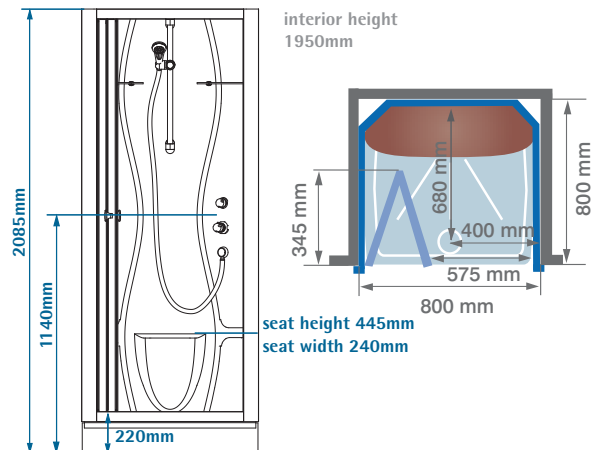

### ADVANTAGES

- Silicone Free
- CristalPlus
- Tray has adjustable feet and a removeable front panel
- Recessed thermostatic shower valve
- Reversible door
- 2085mm high
- Optional wood seat

Kinelux

Product Code

CA17GB

Size

800 x 800

The sequence below shows just how easy it is to install the new Kinelux from Kinedo. This innovative 800 x 800 alcove cubicle requires no tiling or grouting and can be installed in as little as 90 minutes.

### DESIGN

- Generously proportioned
- Available to fit into a corner or against one wall
- 2070mm high
- Removeable frosted glass shower panel