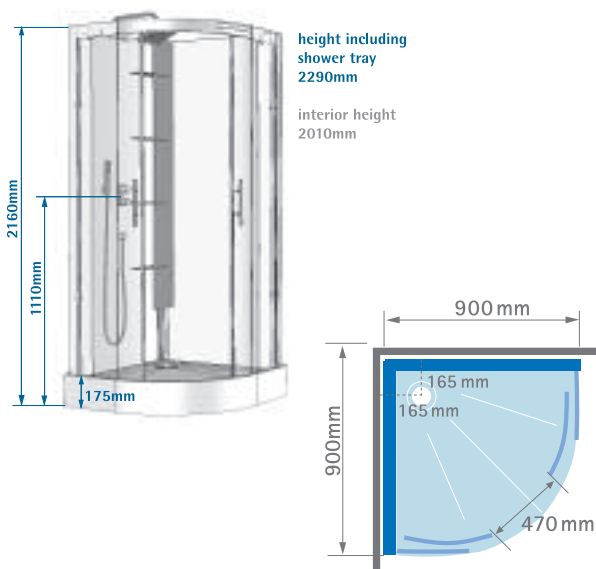

### ADVANTAGES

- Silicone Free
- Cristalplus
- 900 x 900mm
- Toughened safety glass to EN12150

Horizon Quad

Product Code: Size

CA118	900 X 900mm	Thermo
-------	-------------	--------