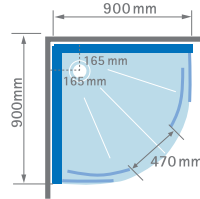

## DESIGN

- Corner Entry
- Small 800 x 800mm footprint
- Thermo, hydro and plain versions available
- Frosted glass shower panel or laminate drillable panel on plain version
- 1980mm high

## DESIGN

- Pivot door and Panel
- Small 800 x 800mm footprint
- Thermo, hydro and plain versions available
- Frosted glass shower panel or laminate drillable panel on plain version
- 1980mm high

# summary

freestyle 2000

lagune

horizon corner

horizon quad

horizon 1100 x 800

opus wall

kinelux

## Specifications

Name	Models Available	Footprint Size (mm)	Height (mm)	Door	Wall Position
Freestyle 2000	Adaptable* Thermo Hydro	800 x 800	1980	Slider	Corner
Lagune	Thermo Hydro	800 x 800	1980	Pivot	Corner
Horizon Corner	Thermo	900 x 900 800 x 800	2160	Slider	Corner
Horizon Quadrant	Thermo	900 x 900	2160	Slider	Corner
Horizon 1100 x 800	Thermo	1100 x 800	2160	Slider	Corner
Opus Wall	Thermo	1000 x 800	2070	Pivot	One Wall Only
Kinelux	Thermo	800 x 800	2080	Inward bifold	Alcove