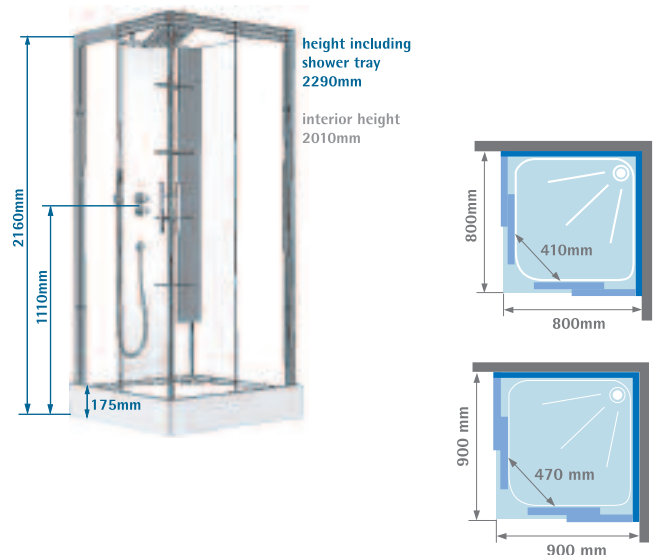

### ADVANTAGES

- Silicone Free
- Cristalplus
- 8mm toughened safety glass to EN12150
- 800 X 800 & 900 X 900mm versions

Horizon Corner

Product Code: Size

CA116	800 x 800mm	Thermo
CA117	900 X 900mm	Thermo