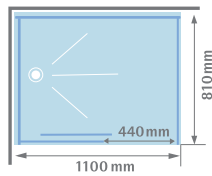

## DESIGN

- Pivot door and Panel
- Small 800 x 800mm footprint
- Thermo, hydro and plain versions available
- Frosted glass shower panel or laminate drillable panel on plain version
- 1980mm high

# summary

freestyle 2000

lagune

horizon corner

horizon quad

horizon 1100 x 800

opus wall

kinelux

## Specifications

Name	Models Available	Footprint Size (mm)	Height (mm)	Door	Wall Position
Freestyle 2000	Adaptable* Thermo Hydro	800 x 800	1980	Slider	Corner
Lagune	Thermo Hydro	800 x 800	1980	Pivot	Corner
Horizon Corner	Thermo	900 x 900 800 x 800	2160	Slider	Corner
Horizon Quadrant	Thermo	900 x 900	2160	Slider	Corner
Horizon 1100 x 800	Thermo	1100 x 800	2160	Slider	Corner
Opus Wall	Thermo	1000 x 800	2070	Pivot	One Wall Only
Kinelux	Thermo	800 x 800	2080	Inward bifold	Alcove