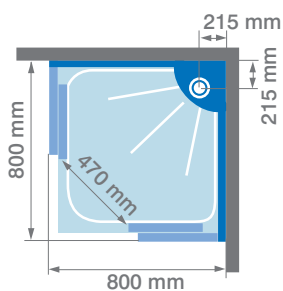

The three Freestyle self contained shower cubicles are an excellent example of how Kinado develop products to provide the house builder with the best possible options.

All three models share the same doors, panels and shower tray, yet provides ultimate versatility for the housebuilder.