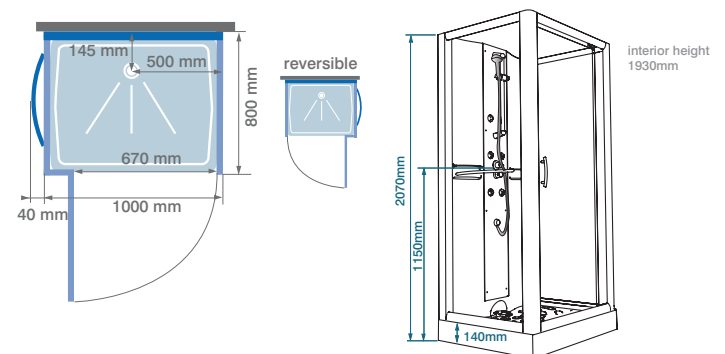

horizon 1100 x 800

DESIGN

- Generously proportioned

ADVANTAGES

- Silicone Free
- CristalPlus
- Reversible for left or right installation
- 8mm toughened safety glass to EN12150

Horizon 1100 x 800

Product Code:	Size
CA119 Horizon Thermo	1100 X 800mm

opus 1000 x 800

DESIGN

- Generously proportioned
- Available to fit into a corner or against one wall
- 2070mm high
- Removeable frosted glass shower panel

ADVANTAGES

- Silicone free
- Available as thermo or hydro model (corner model only)
- CristalPlus
- Towel rail

Opus 1000 x 800 one wall

Product Code:	Size
CA105 Opus 1 Wall Thermo	1000 x 800

Designed to be fitted against one wall