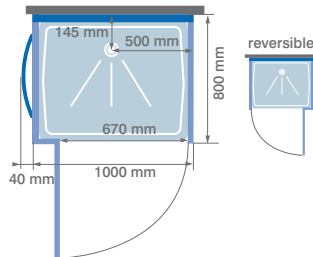

## DESIGN

- Corner Entry
- Small 800 x 800mm footprint
- Thermo, hydro and plain versions available
- Frosted glass shower panel or laminate drillable panel on plain version
- 1980mm high

## DESIGN

- Pivot door and Panel
- Small 800 x 800mm footprint
- Thermo, hydro and plain versions available
- Frosted glass shower panel or laminate drillable panel on plain version
- 1980mm high

# summary

freestyle 2000

lagune

horizon corner

horizon quad

horizon 1100 x 800

opus wall

kinelux

## Specifications

Name	Models Available	Footprint Size (mm)	Height (mm)	Door	Wall Position
Freestyle 2000	Adaptable* Thermo Hydro	800 x 800	1980	Slider	Corner
Lagune	Thermo Hydro	800 x 800	1980	Pivot	Corner
Horizon Corner	Thermo	900 x 900 800 x 800	2160	Slider	Corner
Horizon Quadrant	Thermo	900 x 900	2160	Slider	Corner
Horizon 1100 x 800	Thermo	1100 x 800	2160	Slider	Corner
Opus Wall	Thermo	1000 x 800	2070	Pivot	One Wall Only
Kinelux	Thermo	800 x 800	2080	Inward bifold	Alcove