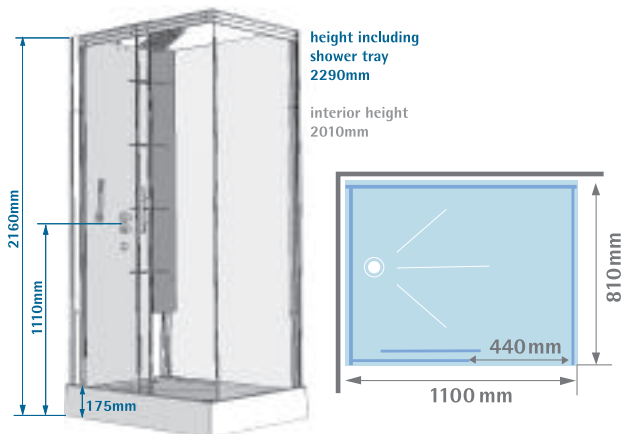

## horizon 1100 x 800

### DESIGN

- Generously proportioned

### ADVANTAGES

- Silicone Free
- CristalPlus
- Reversible for left or right installation
- 8mm toughened safety glass to EN12150

Horizon 1100 x 800

Product Code:	Size
CA119 Horizon Thermo	1100 X 800mm

### DESIGN

- Generously proportioned
- Available to fit into a corner or against one wall
- 2070mm high
- Removeable frosted glass shower panel