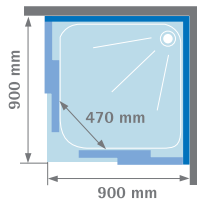

## DESIGN

- Corner Entry
- Small 800 x 800mm footprint
- Thermo, hydro and plain versions available
- Frosted glass shower panel or laminate drillable panel on plain version
- 1980mm high

## DESIGN

- Pivot door and Panel
- Small 800 x 800mm footprint
- Thermo, hydro and plain versions available
- Frosted glass shower panel or laminate drillable panel on plain version
- 1980mm high

# summary

freestyle 2000

lagune

horizon corner

horizon quad

horizon 1100 x 800

opus wall

kinelux

## Specifications

Name	Models Available	Footprint Size (mm)	Height (mm)	Door	Wall Position
Freestyle 2000	Adaptable* Thermo Hydro	800 x 800	1980	Slider	Corner
Lagune	Thermo Hydro	800 x 800	1980	Pivot	Corner
Horizon Corner	Thermo	900 x 900 800 x 800	2160	Slider	Corner
Horizon Quadrant	Thermo	900 x 900	2160	Slider	Corner
Horizon 1100 x 800	Thermo	1100 x 800	2160	Slider	Corner
Opus Wall	Thermo	1000 x 800	2070	Pivot	One Wall Only
Kinelux	Thermo	800 x 800	2080	Inward bifold	Alcove