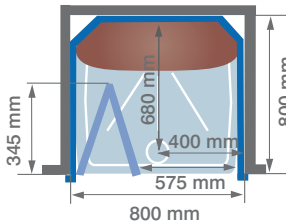

## DESIGN

- Pivot door and Panel
- Small 800 x 800mm footprint
- Thermo, hydro and plain versions available
- Frosted glass shower panel or laminate drillable panel on plain version
- 1980mm high

# summary

freestyle 2000

lagune

horizon corner

horizon quad

horizon 1100 x 800

opus wall

kinelux

## Specifications

Name	Models Available	Footprint Size (mm)	Height (mm)	Door	Wall Position
Freestyle 2000	Adaptable* Thermo Hydro	800 x 800	1980	Slider	Corner
Lagune	Thermo Hydro	800 x 800	1980	Pivot	Corner
Horizon Corner	Thermo	900 x 900 800 x 800	2160	Slider	Corner
Horizon Quadrant	Thermo	900 x 900	2160	Slider	Corner
Horizon 1100 x 800	Thermo	1100 x 800	2160	Slider	Corner
Opus Wall	Thermo	1000 x 800	2070	Pivot	One Wall Only
Kinelux	Thermo	800 x 800	2080	Inward bifold	Alcove