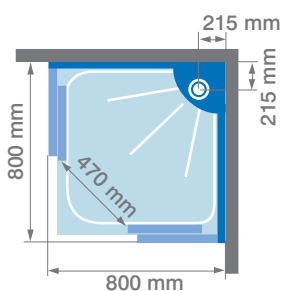

freestyle2000 hydro

DESIGN

- Corner Entry
- Small 800 x 800mm footprint
- Thermo, hydro and plain versions available
- Frosted glass shower panel or laminate drillable panel on plain version
- 1980mm high

ADVANTAGES

- Silicone Free
- CristalPlus
- Quick and simple to install
- Plain version will accommodate either a shower valve or an electric shower
- Optional wood seat (shown)

Freestyle 2000

Product Code

CH 630 Freestyle 2000 Hydro

SIEGE 07 Wooden seat